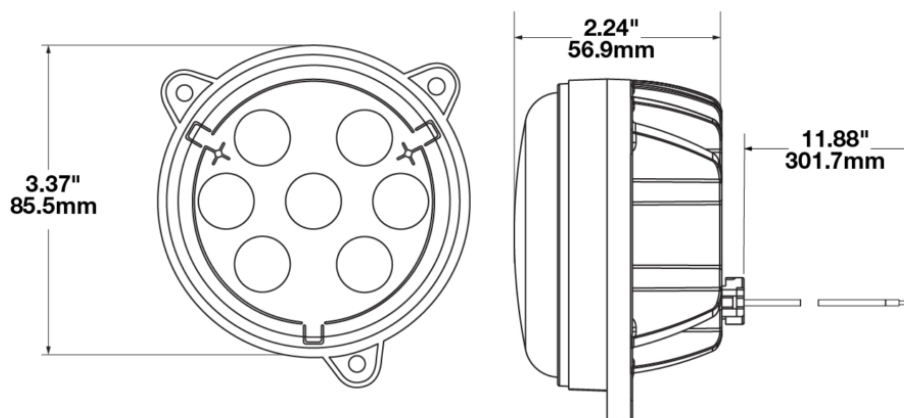

PRODUCT DIMENSIONS

Print date: 2020-12-04

© 2020 J.W. Speaker Corporation • Germantown, WI U.S.A.
www.jwspeaker.com • speaker@jwspeaker.com • 262.251.6660

J.W. SPEAKER
Engineered. Lighting. Solutions.