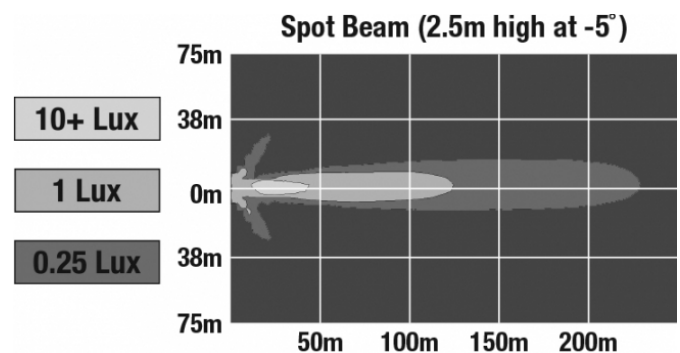

LED Work Light - Model 4415

PRODUCT INFORMATION

Description	12-24V LED Work Light with Spot Pattern & Panel Mount
Height	110.00 mm / 4.33 in
Width	85.20 mm / 3.35 in
Depth	21.10 mm / 0.83 in
Shape	Round
Outer Lens Material	Polycarbonate
Outer Lens Color	Clear
Housing Material	Die-Cast Aluminum
Housing Color	Black
Mounting Type	Panel
Minimum Operating Temperature	-40 °C / -40 °F
Maximum Operating Temperature	85 °C / 185 °F
Connector or Wiring	Packard# 12084167
Mating Connector	Packard# 12059183
Product Weight	1.40 lbs / 0.64 kgs
Shipping Weight	1.20 lbs / 0.54 kgs

Eco Friendly

PHOTOMETRIC SPECIFICATIONS

Raw Lumen Output	2,450
Effective Lumen Output	1,350
Nominal LED Color Temperature	5000 K
Beam Pattern(s)	Forward Lighting - Spot

Print date: 2020-12-04

© 2020 J.W. Speaker Corporation • Germantown, WI U.S.A.
www.jwspeaker.com • speaker@jwspeaker.com • 262.251.6660