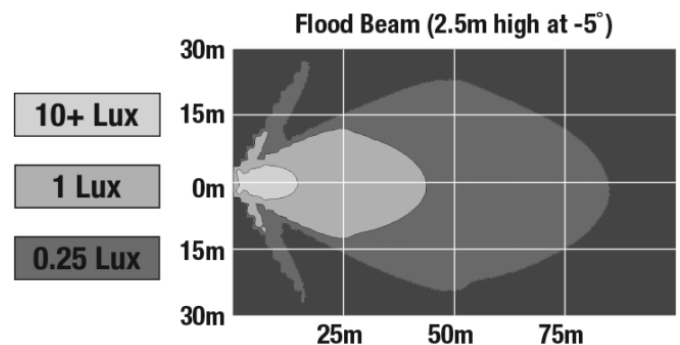

LED Work Light - Model 4415

PRODUCT INFORMATION

Description	12-24V LED Work Light with Flood Pattern & Panel Mount
Height	110.00 mm / 4.33 in
Width	85.20 mm / 3.35 in
Depth	21.10 mm / 0.83 in
Shape	Round
Outer Lens Material	Polycarbonate
Outer Lens Color	Clear
Housing Material	Die-Cast Aluminum
Housing Color	Black
Mounting Type	Panel
Minimum Operating Temperature	-40 °C / -40 °F
Maximum Operating Temperature	85 °C / 185 °F
Connector or Wiring	Packard #12084167
Mating Connector	Packard #12059183
Product Weight	1.40 lbs / 0.64 kgs
Shipping Weight	1.20 lbs / 0.54 kgs

Eco Friendly

PHOTOMETRIC SPECIFICATIONS

Raw Lumen Output	2,450
Effective Lumen Output	1,350
Nominal LED Color Temperature	5000 K
Beam Pattern(s)	Forward Lighting - Flood (Standard)

Print date: 2020-12-04