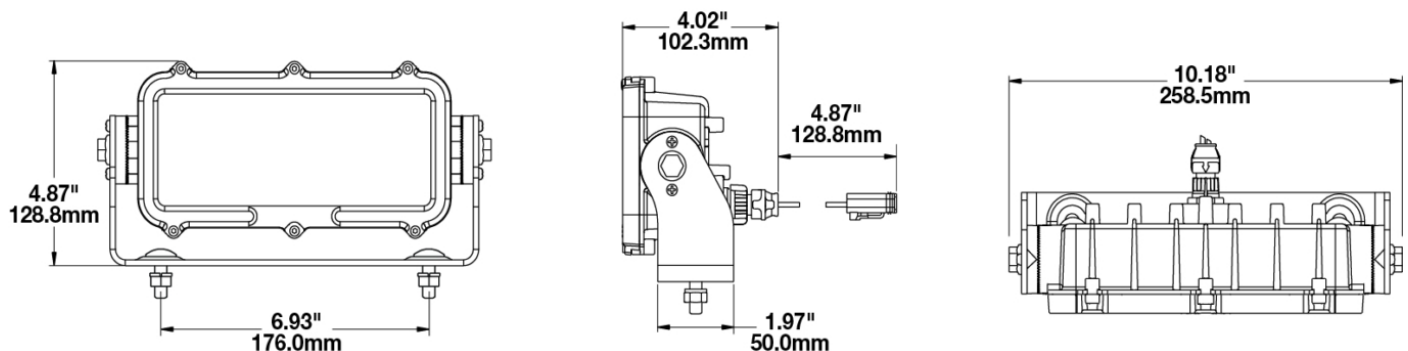

PRODUCT DIMENSIONS

Print date: 2020-12-03

© 2020 J.W. Speaker Corporation • Germantown, WI U.S.A.
www.jwspeaker.com • speaker@jwspeaker.com • 262.251.6660

J.W. SPEAKER
Engineered. Lighting. Solutions.