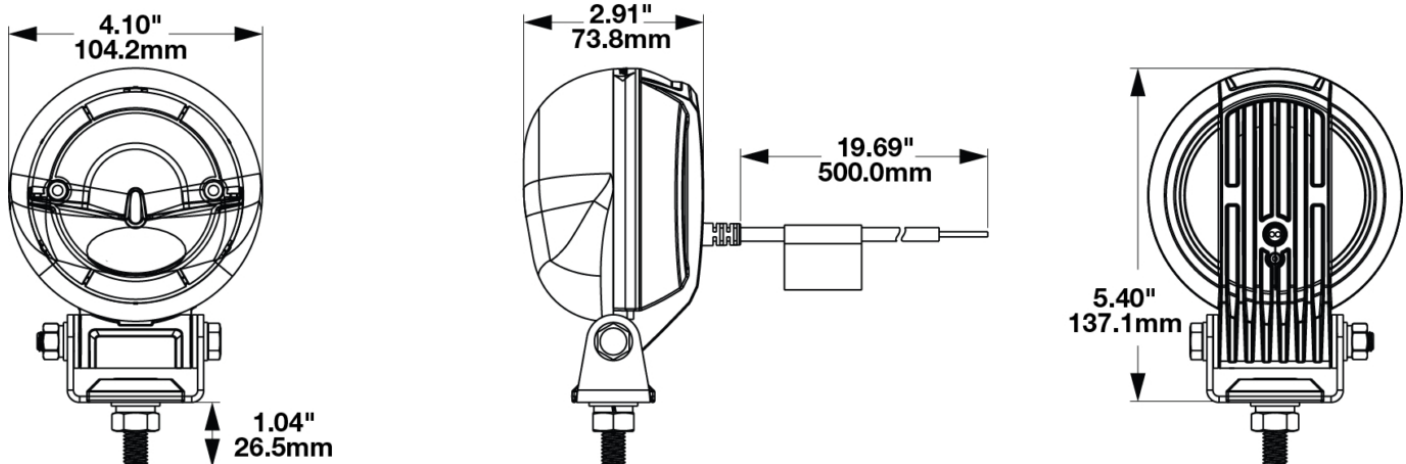

PRODUCT DIMENSIONS

Print date: 2020-12-02

© 2020 J.W. Speaker Corporation • Germantown, WI U.S.A.
www.jwspeaker.com • speaker@jwspeaker.com • 262.251.6660

J.W. SPEAKER
Engineered. Lighting. Solutions.