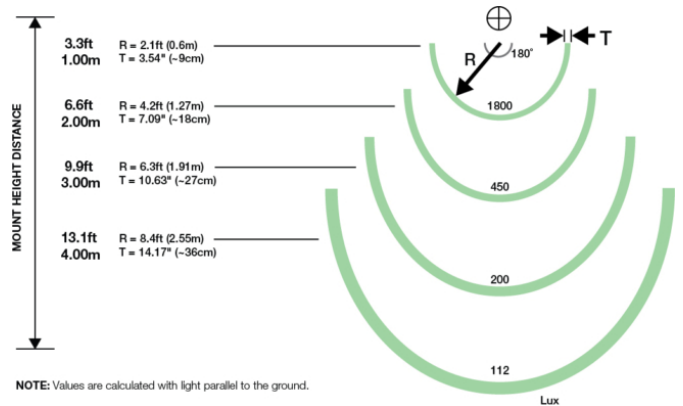

Model 777 - LED Forklift Warning Light and ARC Safety Light

PHOTOMETRIC SPECIFICATIONS

Beam Pattern(s) Warning - Keep Out Zone

PRODUCT WARNINGS

For California residents:

⚠ WARNING: Cancer and reproductive harm - www.P65Warnings.ca.gov.

⚠ AVERTISSEMENT: Cancer et effet nocif sur la reproduction - www.P65Warnings.ca.gov.

RELATED PRODUCTS

Part Number
1403551

12-72V ARC Warning
Light Red

Part Number
1403561

12-72V ARC Warning
Light Blue

Print date: 2020-12-02

© 2020 J.W. Speaker Corporation • Germantown, WI U.S.A.
www.jwspeaker.com • speaker@jwspeaker.com • 262.251.6660