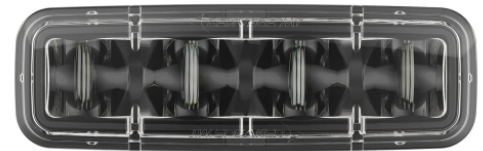

LED Safety Lights - Model 793

PRODUCT INFORMATION

Description	12-36V LED Blue, Short Bracket
Height	48.00 mm / 1.89 in
Width	150.00 mm / 5.91 in
Depth	63.00 mm / 2.48 in
Shape	Rectangular
Outer Lens Material	Polycarbonate
Outer Lens Color	Clear
Housing Material	Aluminum
Housing Color	Black
Bezel Color	Black
Mounting Hardware Description	(x1) 5/16"-18 x 1.00" Mounting Bolt Bracket
Mounting Type	Pedestal
Minimum Operating Temperature	-40 °C / -40 °F
Maximum Operating Temperature	65 °C / 149 °F
Connector or Wiring	Deutsch DT04-2P
Mating Connector	Deutsch DT06-2S with harness included with flying leads
Product Weight	0.79 lbs / 0.36 kgs
Shipping Weight	1.10 lbs / 0.5 kgs

PRODUCT DIMENSIONS

ELECTRICAL SPECIFICATIONS

Input Voltage	12-36V DC
Operating Voltage	10-45V DC
Transient Spike Protection	330V Peak @ 1 HZ-100 Pulses
Black Wire	Ground
Red Wire	Power
Current Draw	1.00A @ 12V DC 0.54A @ 24V DC 0.45A @ 36V DC