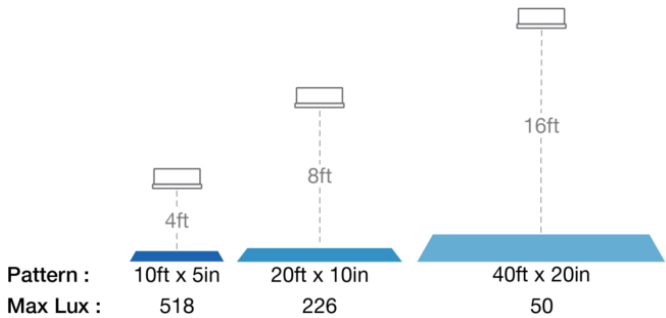

LED Safety Lights - Model 793

PRODUCT INFORMATION

Description	12-36V LED Blue, Short Bracket
Height	48.00 mm / 1.89 in
Width	150.00 mm / 5.91 in
Depth	63.00 mm / 2.48 in
Shape	Rectangular
Outer Lens Material	Polycarbonate
Outer Lens Color	Clear
Housing Material	Aluminum
Housing Color	Black
Bezel Color	Black
Mounting Hardware Description	(x1) 5/16"-18 x 1.00" Mounting Bolt Bracket
Mounting Type	Pedestal
Minimum Operating Temperature	-40 °C / -40 °F
Maximum Operating Temperature	65 °C / 149 °F
Connector or Wiring	Deutsch DT04-2P
Mating Connector	Deutsch DT06-2S with harness included with flying leads
Product Weight	0.79 lbs / 0.36 kgs
Shipping Weight	1.10 lbs / 0.5 kgs

Eco Friendly
IEC IP69K
UL Recognized

PHOTOMETRIC SPECIFICATIONS

Raw Lumen Output 496
Effective Lumen Output 110
Candela Output 1,200
Beam Pattern(s) Warning - Keep Out Zone

APPLICATIONS

Print date: 2020-12-02