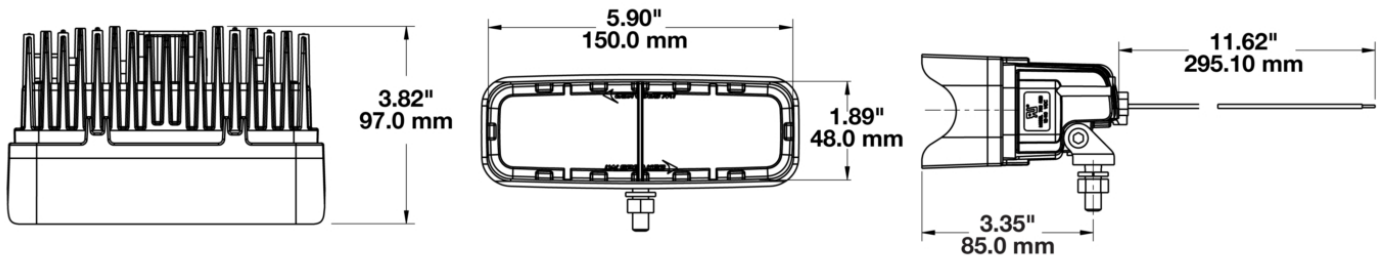

LED Safety Lights - Model 793

PRODUCT INFORMATION

Description	12-36V LED Red Stripe Zone Light with Shroud, Short Bracket
Height	48.00 mm / 1.89 in
Width	150.00 mm / 5.91 in
Depth	97.00 mm / 3.82 in
Shape	Rectangular
Outer Lens Material	Polycarbonate
Outer Lens Color	Clear
Housing Material	Aluminum
Housing Color	Black
Bezel Color	Black
Mounting Hardware Description	(x1) 5/16"-18 x 1.00" Mounting Bolt Bracket
Mounting Type	Pedestal
Minimum Operating Temperature	-40 °C / -40 °F
Maximum Operating Temperature	65 °C / 149 °F
Connector or Wiring	Deutsch DT04-2P
Mating Connector	Deutsch DT06-2S with harness included with flying leads
Product Weight	0.90 lbs / 0.41 kgs
Shipping Weight	1.25 lbs / 0.57 kgs

PRODUCT DIMENSIONS

ELECTRICAL SPECIFICATIONS

Input Voltage	12-36V DC
Operating Voltage	10-45V DC
Transient Spike Protection	330V Peak @ 1 HZ-100 Pulses
Black Wire	Ground
Red Wire	Power
Current Draw	1.60A @ 12V DC 0.60A @ 24V DC 0.57A @ 36V DC

Eco Friendly
IEC IP69K
UL Recognized

PHOTOMETRIC SPECIFICATIONS

Raw Lumen Output 1,130
Effective Lumen Output 317
Candela Output 3,150
Beam Pattern(s) Warning - Keep Out Zone

APPLICATIONS

Print date: 2020-12-02