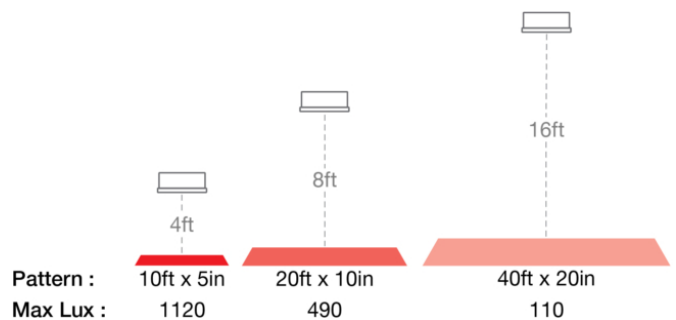

LED Safety Lights - Model 793

PRODUCT INFORMATION

Description	12-36V LED Red Stripe Zone Light with Shroud, Short Bracket
Height	48.00 mm / 1.89 in
Width	150.00 mm / 5.91 in
Depth	97.00 mm / 3.82 in
Shape	Rectangular
Outer Lens Material	Polycarbonate
Outer Lens Color	Clear
Housing Material	Aluminum
Housing Color	Black
Bezel Color	Black
Mounting Hardware Description	(x1) 5/16"-18 x 1.00" Mounting Bolt Bracket
Mounting Type	Pedestal
Minimum Operating Temperature	-40 °C / -40 °F
Maximum Operating Temperature	65 °C / 149 °F
Connector or Wiring	Deutsch DT04-2P
Mating Connector	Deutsch DT06-2S with harness included with flying leads
Product Weight	0.90 lbs / 0.41 kgs
Shipping Weight	1.25 lbs / 0.57 kgs

Eco Friendly
IEC IP69K
UL Recognized

PHOTOMETRIC SPECIFICATIONS

Raw Lumen Output 1,130
Effective Lumen Output 317
Candela Output 3,150
Beam Pattern(s) Warning - Keep Out Zone

APPLICATIONS

Print date: 2020-12-02