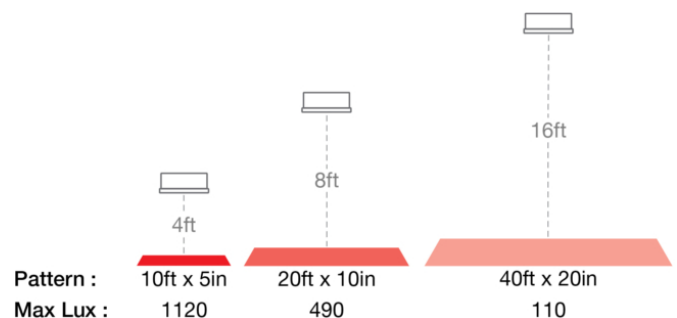

LED Safety Lights - Model 793

PRODUCT INFORMATION

Description	48-110V LED Red Stripe Zone Light with Shroud, Short Bracket
Height	48.00 mm / 1.89 in
Width	150.00 mm / 5.91 in
Depth	97.00 mm / 3.82 in
Shape	Rectangular
Outer Lens Material	Polycarbonate
Outer Lens Color	Clear
Housing Material	Aluminum
Housing Color	Black
Bezel Color	Black
Mounting Hardware Description	(x1) 5/16"-18 x 1.00" Mounting Bolt Bracket
Mounting Type	Pedestal
Minimum Operating Temperature	-40 °C / -40 °F
Maximum Operating Temperature	65 °C / 149 °F
Connector or Wiring	Deutsch DT04-2P
Mating Connector	Deutsch DT06-2S with harness included with flying leads
Product Weight	0.90 lbs / 0.41 kgs
Shipping Weight	1.09 lbs / 0.49 kgs

REGULATORY STANDARDS COMPLIANCE

Buy America Standards
IEC IP69K

Eco Friendly
UL Recognized

PHOTOMETRIC SPECIFICATIONS

Raw Lumen Output	1,130
Effective Lumen Output	317
Candela Output	3,150
Beam Pattern(s)	Warning - Keep Out Zone