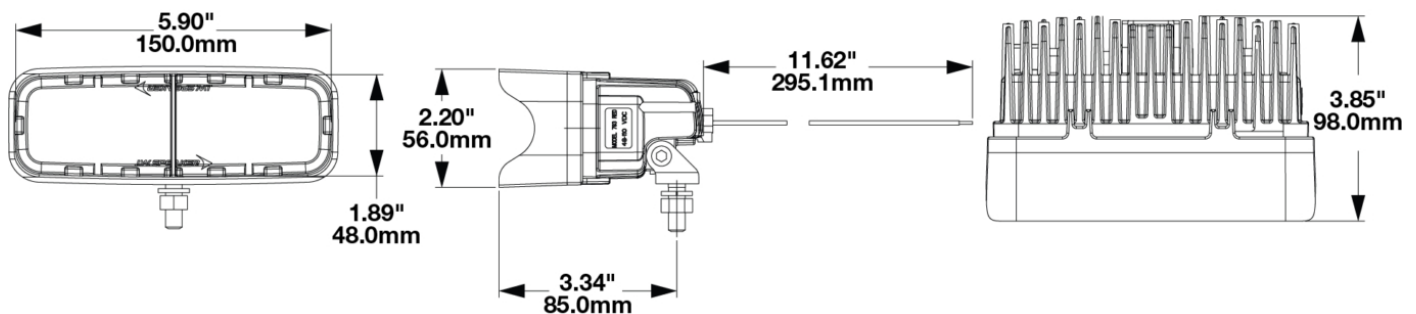

PRODUCT DIMENSIONS

Print date: 2020-12-02

© 2020 J.W. Speaker Corporation • Germantown, WI U.S.A.
www.jwspeaker.com • speaker@jwspeaker.com • 262.251.6660

J.W. SPEAKER
Engineered. Lighting. Solutions.